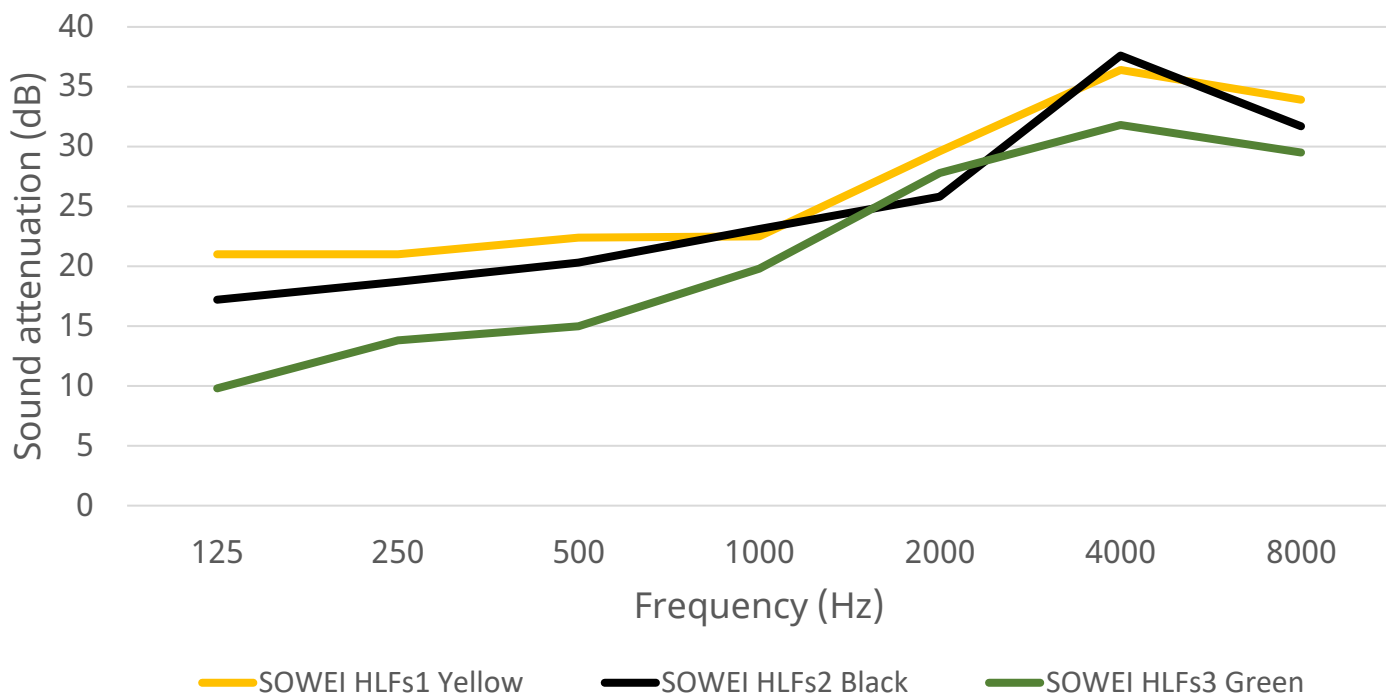

SOWEI Work

Technical data

Sound attenuation

Filter:

SOWEI HLFs1 Yellow

SNR = 28 dB | L = 22 dB | M = 24 dB | H = 29 dB

SOWEI HLFs2 Black

SNR = 26 dB | L = 20 dB | M = 23 dB | H = 28 dB

SOWEI HLFs3 Green

SNR = 23 dB | L = 15 dB | M = 19 dB | H = 27 dB

Product:	Hz	125	250	500	1000	2000	4000	8000
SOWEI HLFs1 Yellow	dB	21,0	21,0	22,4	22,5	29,6	36,4	33,9
SOWEI HLFs2 Black	dB	17,2	18,7	20,3	23,1	25,8	37,6	31,7
SOWEI HLFs3 Green	dB	9,8	13,8	15,0	19,8	27,8	31,8	29,5

All the above products meets the requirements for CE-certification and is being monitored by PZT GmbH, Bismarckstraße 264 B, 26389 Wilhelmshaven, Germany. Identificationsnumber 1974. EC type-examination certificate is in accordance with PVM-regulation from EU and complies with EN 352-2:2002.

Legal producer:
HÖRLUCHS HEARING GMBH & CO. KG
Bergseestraße 10
D - 91217 Hersbruck